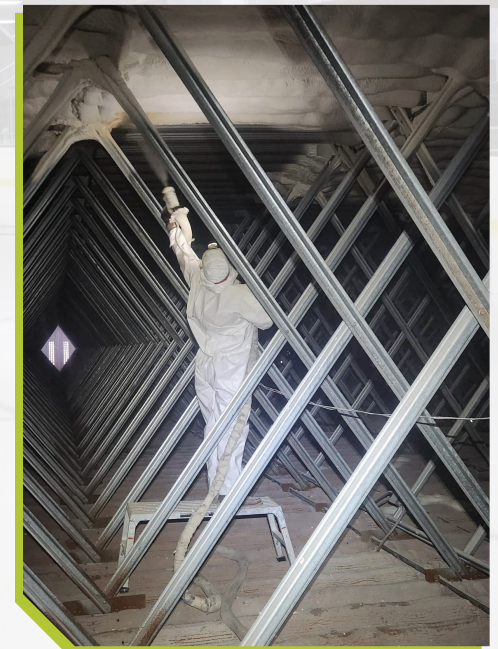

Contrator

The Insulation Guys

Location

Culver, Indiana

Product Used

Enverge OnePass

Install Size

35,000 sq. ft.

Project Time

3.5 weeks

PROJECT OVERVIEW

An inspection was completed by **The Insulation Guys, LLC** where they discovered inadequate insulation coverage in the rink's attic as well as the attic being vented to the outside. During the summer months, this led to a problematic mixing of hot air entering the attic from the outside with the colder, conditioned air from the rink below.

ENVERGE SOLUTION

To address these issues, Enverge building scientist Aaron Davenport developed a plan with **The Insulation Guys, LLC** to seal the attic using a four-inch layer of Enverge® OnePass® closed-cell spray foam. This innovative approach created an airtight, thermal, and moisture seal across the attic's roof deck and walls, which stopped the condensation issues.

INSULATION OPPORTUNITY

Condensation issues caused water droplets to form on the ceiling above the ice rink and then falling onto the ice rinks' surface. The droplets froze on the ice, resulting in disruptive bumps and ripples on the surface. Additionally, the rink's boards continuously "sweated" from the condensation, forming small ice formations along the base of the rink walls.